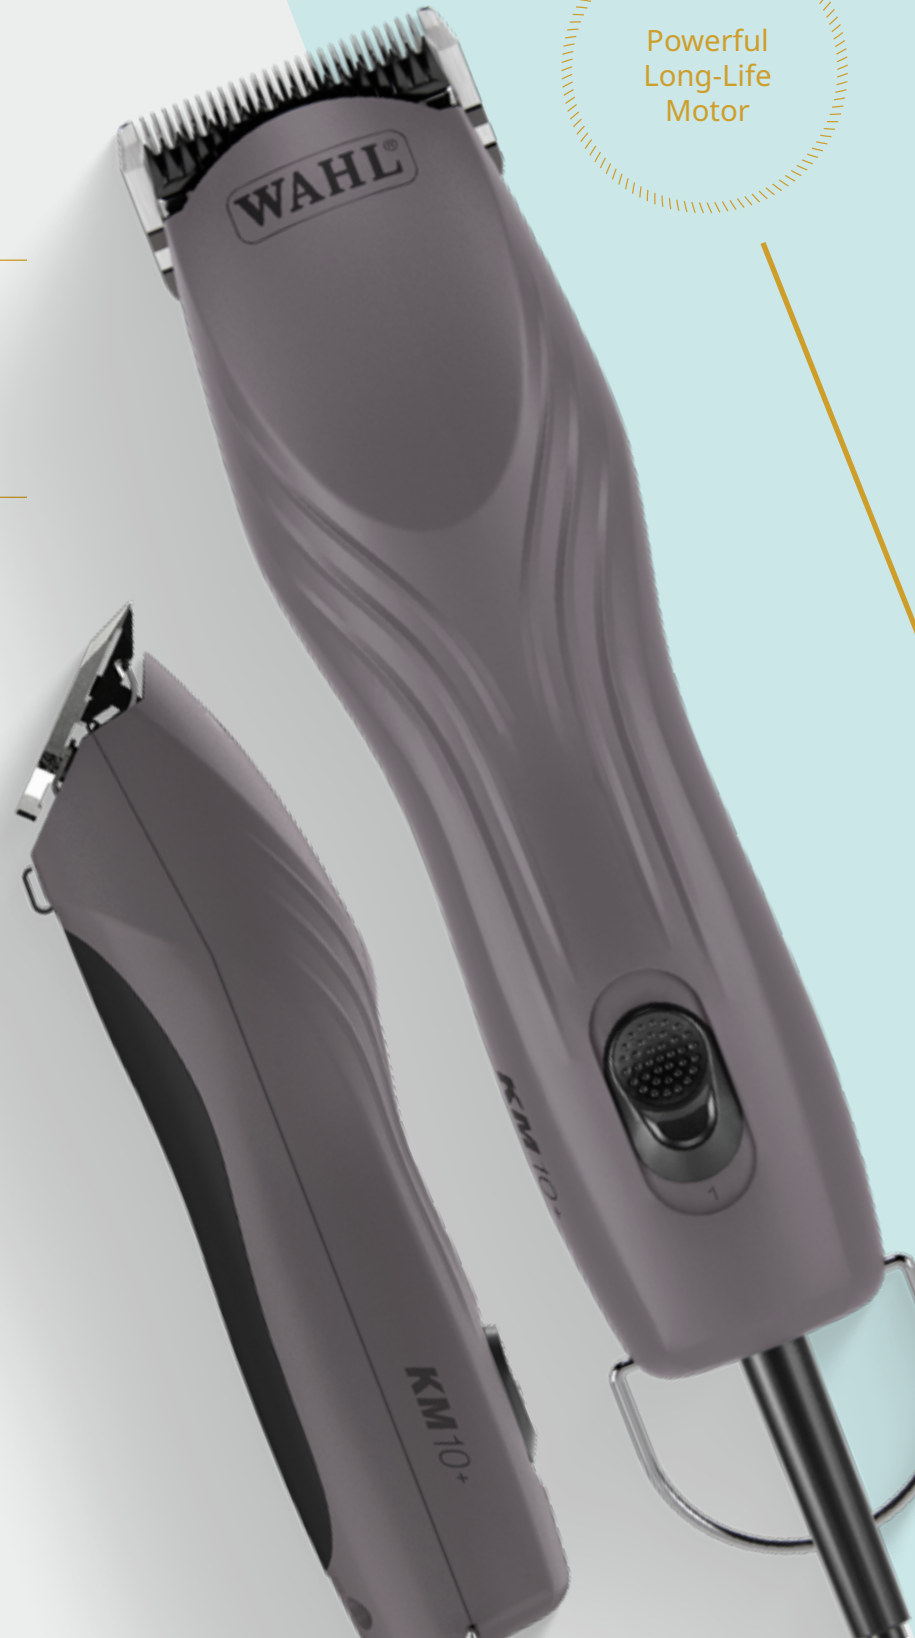

 Constant Speed Control

 2 Speed Settings (3,000 & 3,700 RPM)

 Improved Lightweight Design

KM10+

CORDED CLIPPER

The industry's favorite clipper. The KM10+ runs cool, quiet and lasts for over 10,000 hours delivering a professional finish from the first groom to the last.

DESIGNED FOR

Full Body Clipping On All Coat Types

PRODUCT FEATURES

- 01 NEW #10 Prime Series Blade
- 02 NEW LOCKGUARD™ Patent Pending Technology
- 03 NEW Textured Housing Design

Powerful
Long-Life
Motor

KEY FEATURES

- 01** #10 Prime Series blade made in Germany from high-carbon steel for long-lasting durability.
- 02** NEW patent-pending LOCKGUARD™ technology prevents the hinge from closing so you can switch blades with ease.
- 03** Lightweight, slip resistant design for complete control.
- 04** Constant Speed Control automatically adjusts to power through all coat types.

SPECIFICATIONS

Product Name	KM10+
Color	Purple
Unit Weight	350g
Unit Length	19.5 cm
Blade	Detachable #10 Prime Series Blade
Motor Type	Brushless
Motor Speed	3,000 & 3,700 RPMs
Connection Type:	Corded
Power Cord	4.2 m
Origin	United States
SKU	3027127
EAN	4015110038054
Carton Weight	0.95 kg
Carton Size	19.9 cm X 8.5 cm X 25.7 cm
Case Weight	4 kg
Case Size	35 cm x 21m cm x 27.5 cm
Pack Quantity	4