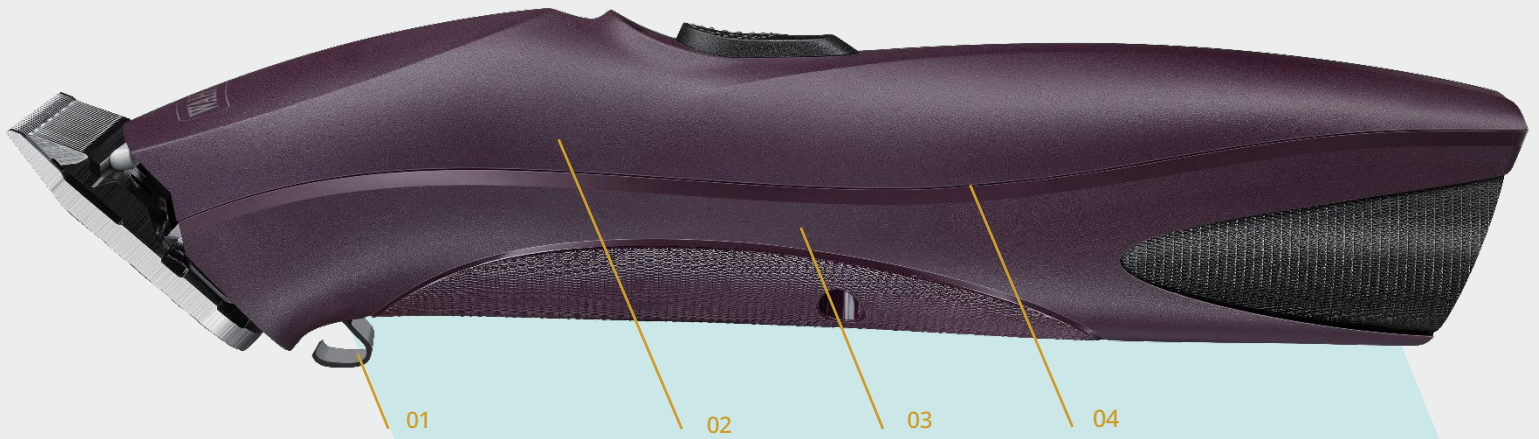

### How?

- No stepping on or tripping over cords, safety for horse and rider
- Versatility in action, choose between a gentle touch and a powerful clip
- Low noise levels (68 db), convenient for nervous animals
- Excellently proportioned clipper for elegance and functionality
- Long lasting, precision ground wide blade set #10W, 1.5 mm, made from premium quality high-carbon steel ensure a professional finish
- Full assortment of detachable professional blades available
- High quality soft shell case keeps clipper safely stored on the go and in the stable

## KEY FEATURES

**01** NEW Patent-pending technology LOCKGUARD™ prevents the hinge from closing so you can switch and clean blades with ease.

**02** Elegant, lightweight, center-balanced housing provides complete control for prolonged daily use. Perfect for groomers.